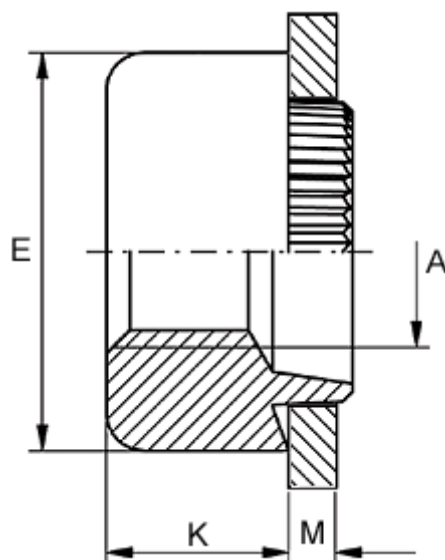

Article number: 12715000140120

Description: KLEE-coil 715 000 140.120
M14 Unhardened, zinc-pl. & chr. yellow

Measures

Female thread A	= M14
Height K	= 10.0
Outer diameter E	= 25.0
Plate thickness	= 4.1 to 4.3
Recommended bore diameter for extreme load	= 19.0
Recommended bore diameter for normal use	= 20.0